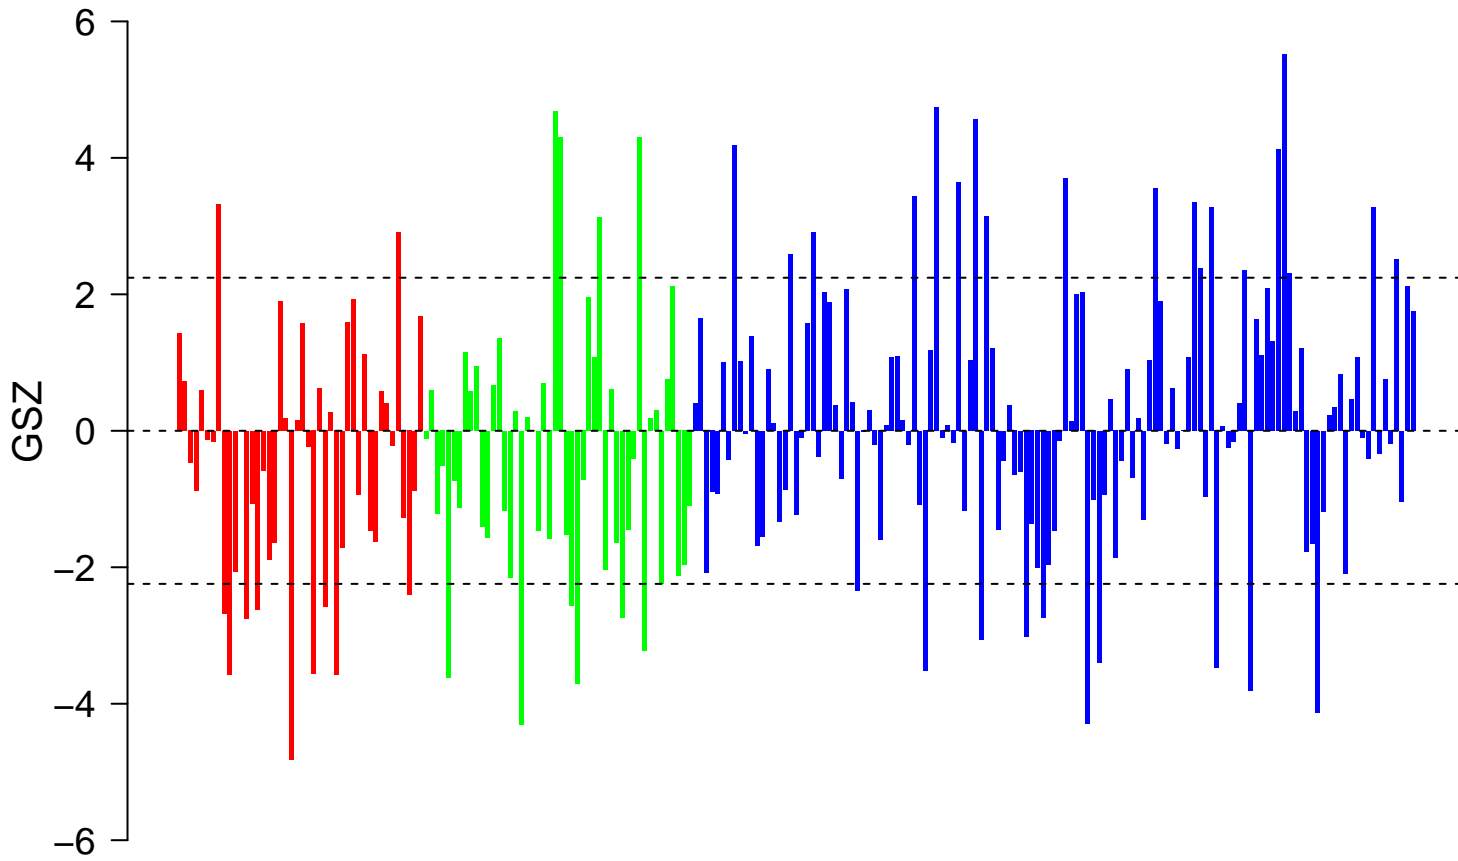

# KIM deleted & downregulated in LTS

# KIM deleted & downregulated in LTS

■ on  
■ -  
□ off